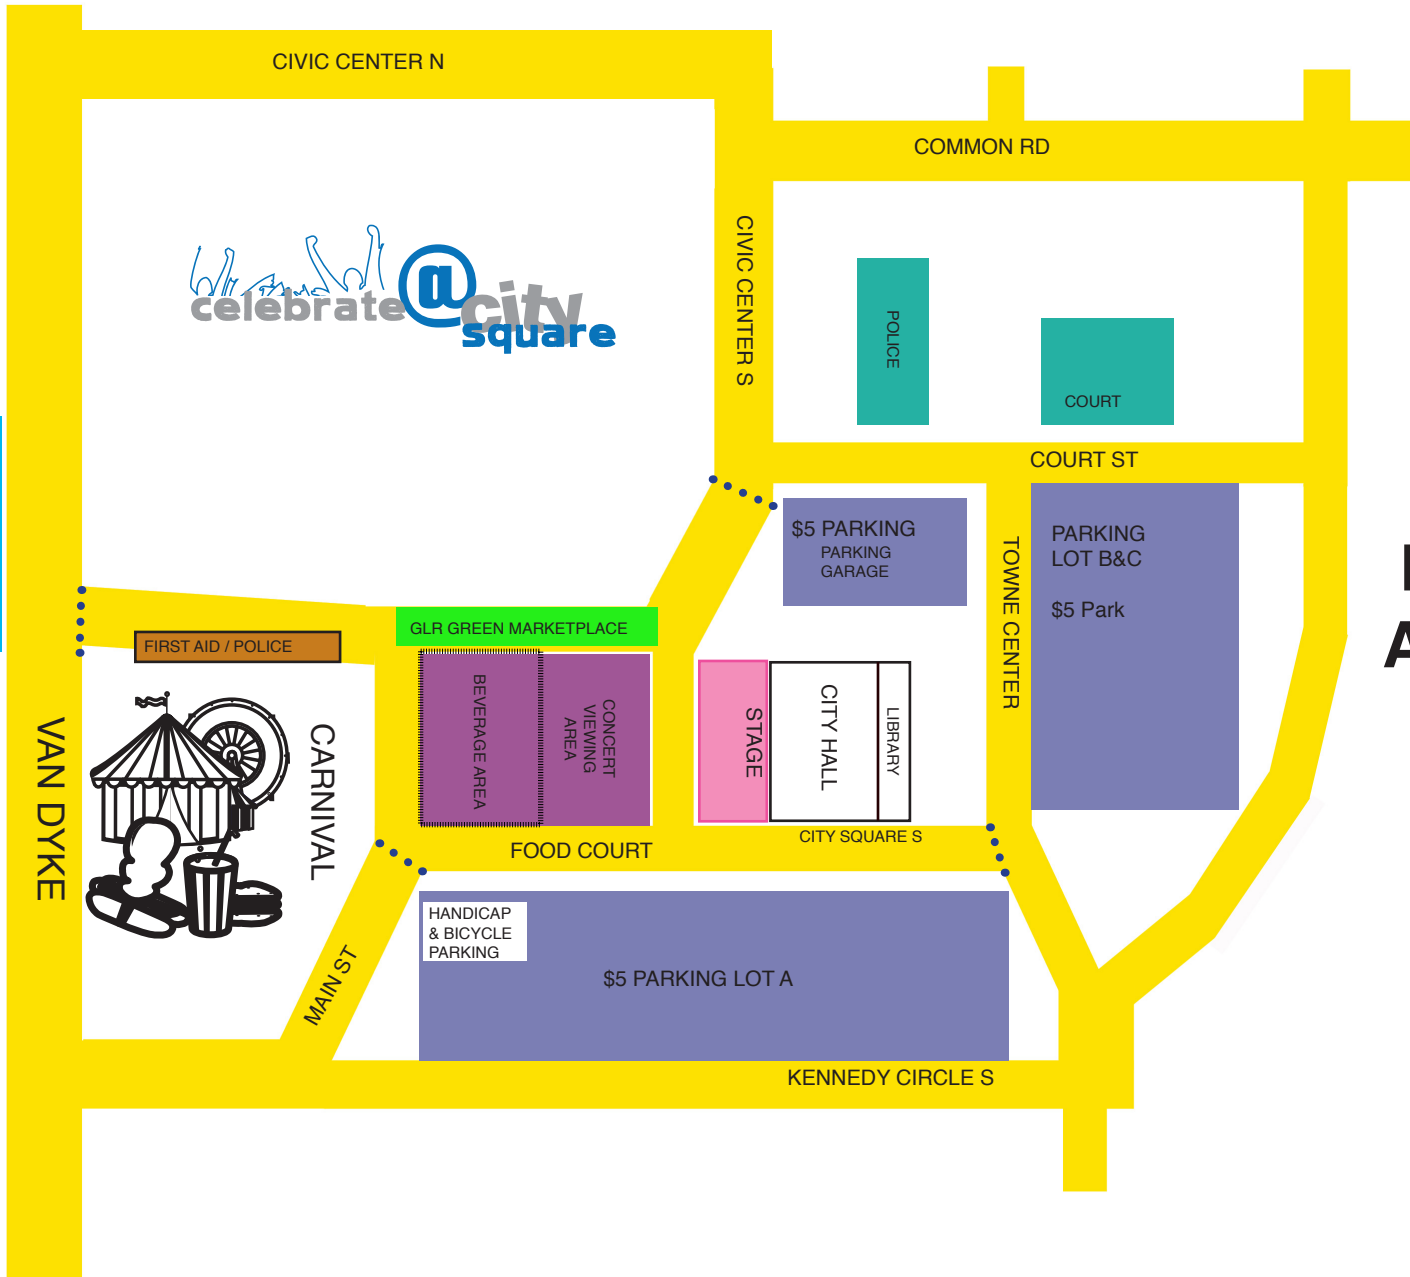

celebrate @ city square

FESTIVAL AREA MAP

© Watts UP Inc

SUBJECT TO CHANGE

CIVIC CENTER N

COMMON RD

CIVIC CENTER S

POLICE

COURT

COURT ST

\$5 PARKING
PARKING
GARAGE

PARKING
LOT B&C
\$5 Park

TOWNE CENTER

FIRST AID / POLICE

GLR GREEN MARKETPLACE

BEVERAGE AREA

CONCERT
VIEWING
AREA

STAGE

CITY HALL

LIBRARY

CITY SQUARE S

FOOD COURT

HANDICAP
& BICYCLE
PARKING

\$5 PARKING LOT A

KENNEDY CIRCLE S

VAN DYKE

CARNIVAL

MAIN ST

FIREWORKS LAUNCH

GM TECH CENTER
Volunteer PARKING
Enter & Exit Gate 9